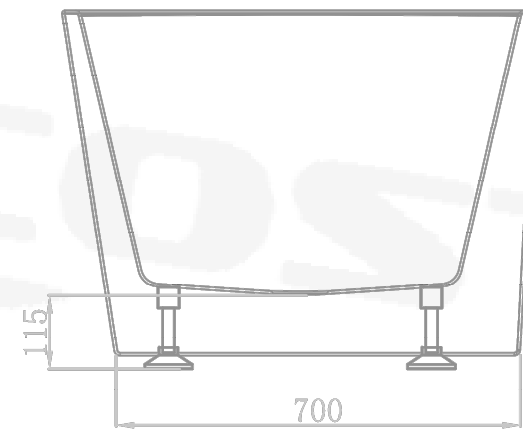

GIANNI & COSTA

Model
Kiklo 1500 CNR-L
GC6815CNR-1500L

Gianni & Costa
Unit 18/31 Maddox St
Alexandria NSW 2015
(02)9516 5885

GIANNI & COSTA

GIANNI & COSTA

Model
Kiklo 1700 CNR-L
GC6815CNR-1700L

Gianni & Costa
Unit 18/31 Maddox St
Alexandria NSW 2015
(02)9516 5885