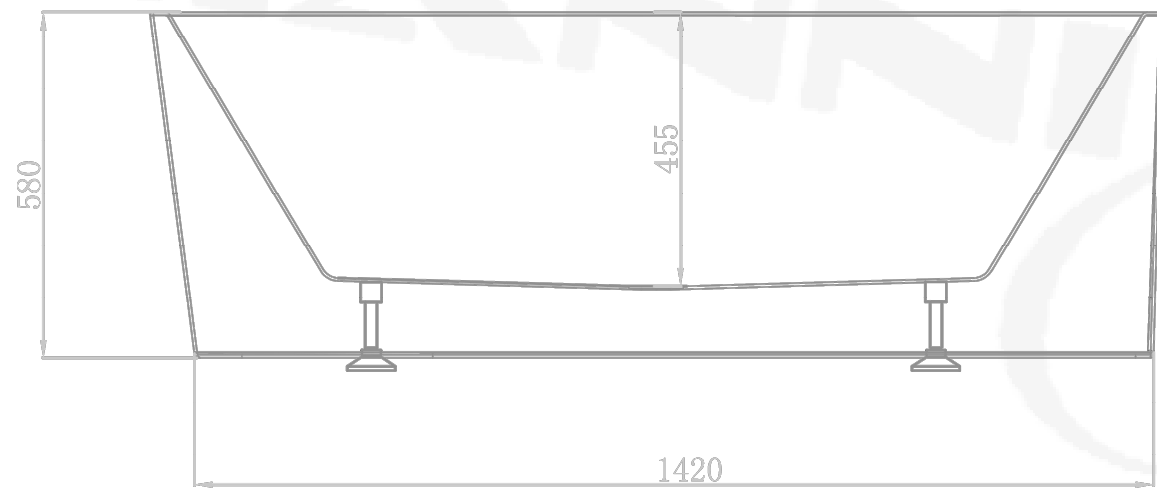

GIANNI & COSTA

Model
Kiklo 1500 CNR-L
GC6815CNR-1500L

Gianni & Costa
Unit 18/31 Maddox St
Alexandria NSW 2015
(02)9516 5885

GIANNI & COSTA

GIANNI & COSTA

Model
Kiklo 1700 CNR-L
GC6815CNR-1700L

Gianni & Costa
Unit 18/31 Maddox St
Alexandria NSW 2015
(02)9516 5885