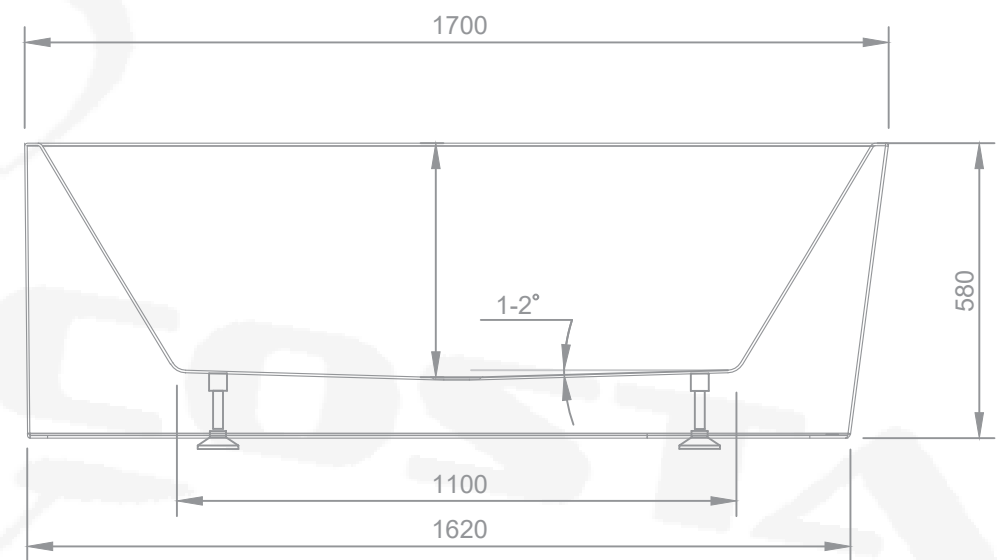

GIANNI & COSTA

Model
Kiklo 1500 CNR-L
GC6815CNR-1500L

Gianni & Costa
Unit 18/31 Maddox St
Alexandria NSW 2015
(02)9516 5885

GIANNI & COSTA

GIANNI & COSTA

Model
Kiklo 1700 CNR-L
GC6815CNR-1700L

Gianni & Costa
Unit 18/31 Maddox St
Alexandria NSW 2015
(02)9516 5885