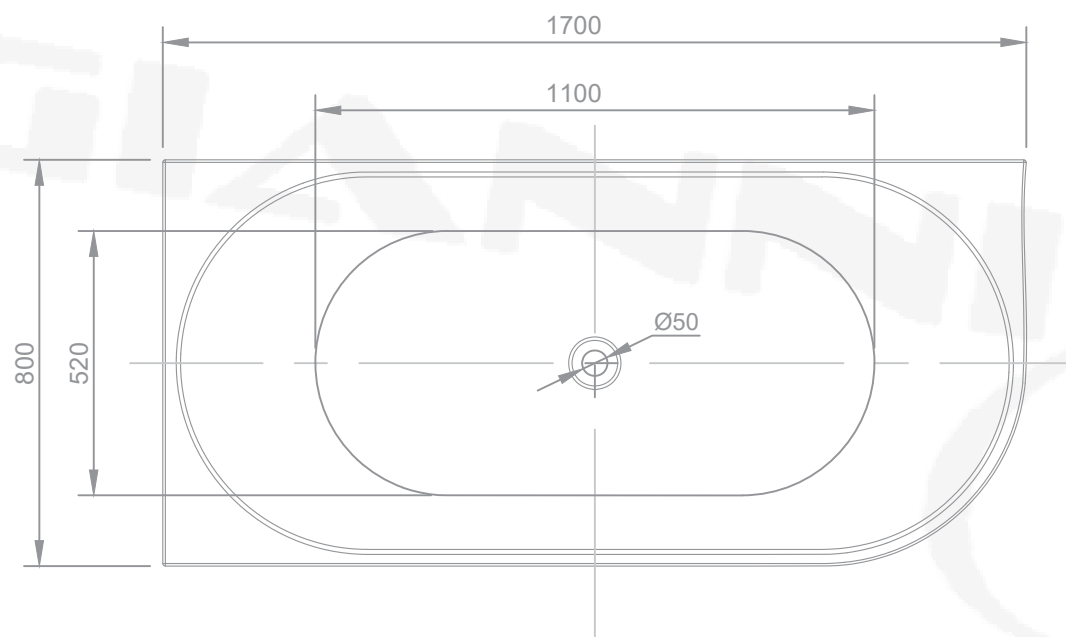

GIANNI & COSTA

Model
Kiklo 1500 CNR-L
GC6815CNR-1500L

Gianni & Costa
Unit 18/31 Maddox St
Alexandria NSW 2015
(02)9516 5885

GIANNI & COSTA

GIANNI & COSTA

Model
Kiklo 1700 CNR-L
GC6815CNR-1700L

Gianni & Costa
Unit 18/31 Maddox St
Alexandria NSW 2015
(02)9516 5885