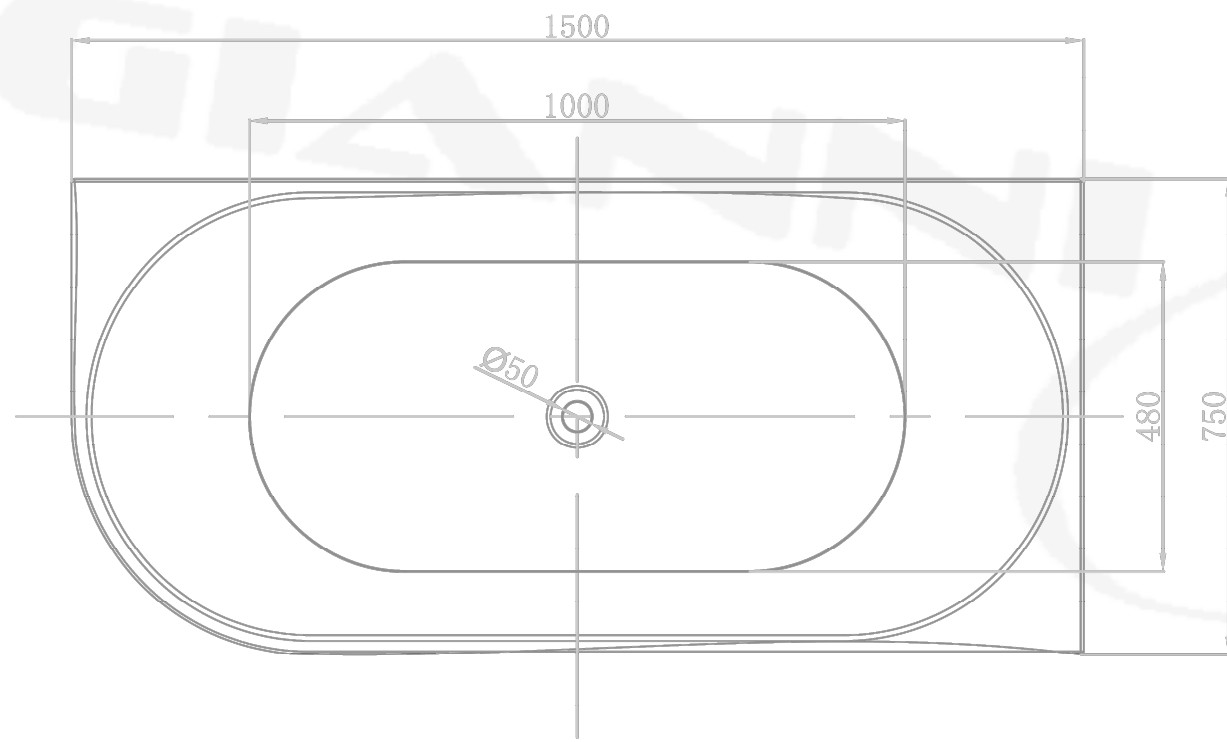

GIANNI & COSTA

Model
Kiklo 1500 CNR-L
GC6815CNR-1500L

Gianni & Costa
Unit 18/31 Maddox St
Alexandria NSW 2015
(02)9516 5885

GIANNI & COSTA

GIANNI & COSTA

Model
Kiklo 1700 CNR-L
GC6815CNR-1700L

Gianni & Costa
Unit 18/31 Maddox St
Alexandria NSW 2015
(02)9516 5885