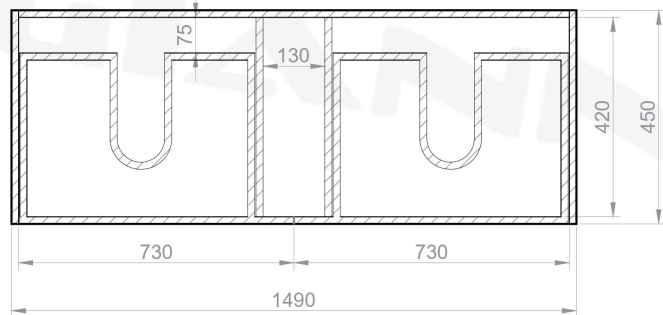

Top View - Basin

Horizontal Section - Cabinet

Front View - Basin

Front View - Cabinet

Top View - Basin

Front View - Basin

Horizontal Section - Cabinet

Front View - Cabinet

Note: Cut-out centre distance will be set according to basin option.

Top View - Basin

Front View - Basin

Horizontal Section - Cabinet

Front View - Cabinet

Note: Cut-out centre distance will be set according to basin option.

Top View - Basin

Front View - Basin

Horizontal Section - Cabinet

Front View - Cabinet

Note: Cut-out centre distance will be set according to basin option.

Top View - Basin

Front View - Basin

Horizontal Section - Cabinet

Top View - Basin

Front View - Basin

Horizontal Section - Cabinet

Front View - Cabinet

Note: Cut-out centre distance will be set according to basin option.

Wall Hung Cabinet + Polymarble Basin
Model: SIA 1800 + B1800