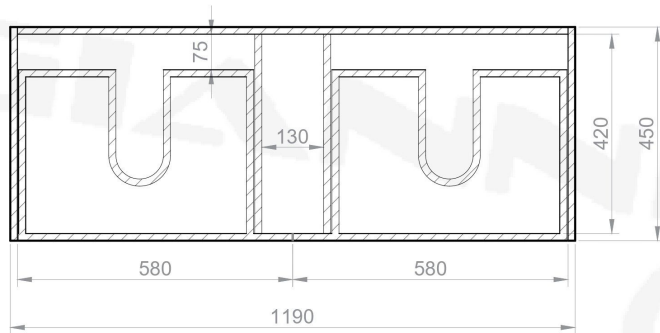

Top View - Basin

Horizontal Section - Cabinet

Front View - Basin

Front View - Cabinet

Top View - Basin

Front View - Basin

Horizontal Section - Cabinet

Front View - Cabinet

Note: Cut-out centre distance will be set according to basin option.

Top View - Basin

Front View - Basin

Horizontal Section - Cabinet

Front View - Cabinet

Note: Cut-out centre distance will be set according to basin option.

Top View - Basin

Front View - Basin

Horizontal Section - Cabinet

Front View - Cabinet

Note: Cut-out centre distance will be set according to basin option.

Top View - Basin

Front View - Basin

Horizontal Section - Cabinet

Top View - Basin

Front View - Basin

Horizontal Section - Cabinet

Front View - Cabinet

Note: Cut-out centre distance will be set according to basin option.

Wall Hung Cabinet + Polymarble Basin
Model: SIA 1800 + B1800