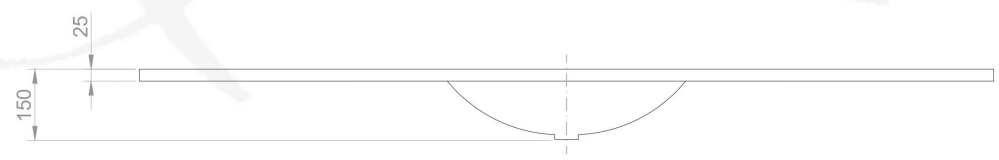

Top View - Basin

Front View - Basin

Horizontal Section - Cabinet

Front View - Cabinet

Note: Cut-out centre distance will be set according to basin option.

Top View - Basin

Front View - Basin

Horizontal Section - Cabinet

Front View - Cabinet

Note: Cut-out centre distance will be set according to basin option.

Wall Hung Cabinet + Polymarble Double Basin
Model: SIA 1800 + B1800

Gianni & Costa
Unit 18/31 Maddox St
Alexandria NSW 2015
(02)9516 5885

Top View - Basin

Front View - Basin

Horizontal Section - Cabinet

Front View - Cabinet

Note: Cut-out centre distance will be set according to basin option.

Wall Hung Cabinet + Polymarble Basin
Model: SIA 1800 + B1800