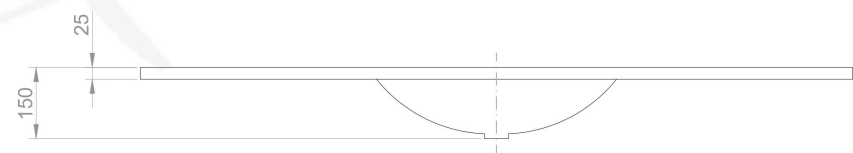

Top View - Basin

Horizontal Section - Cabinet

Front View - Basin

Front View - Cabinet

Top View - Basin

Front View - Basin

Horizontal Section - Cabinet

Front View - Cabinet

Note: Cut-out centre distance will be set according to basin option.

Top View - Basin

Front View - Basin

Horizontal Section - Cabinet

Front View - Cabinet

Note: Cut-out centre distance will be set according to basin option.

Top View - Basin

Front View - Basin

Horizontal Section - Cabinet

Front View - Cabinet

Note: Cut-out centre distance will be set according to basin option.

Top View - Basin

Front View - Basin

Horizontal Section - Cabinet

Top View - Basin

Front View - Basin

Horizontal Section - Cabinet

Front View - Cabinet

Note: Cut-out centre distance will be set according to basin option.

Wall Hung Cabinet + Polymarble Basin
Model: SIA 1800 + B1800