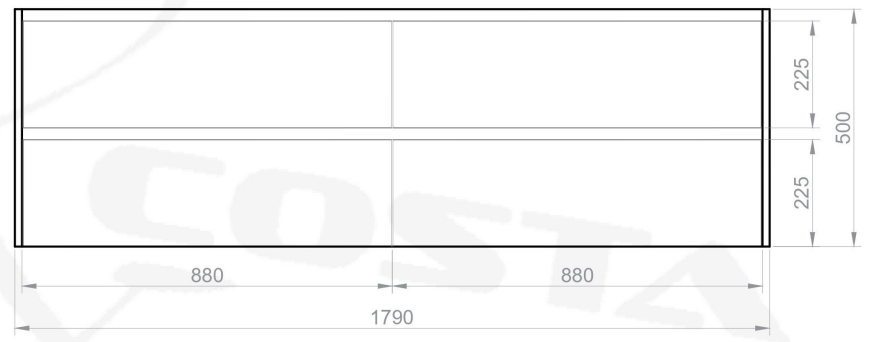

Top View - Basin

Front View - Basin

Horizontal Section - Cabinet

Front View - Cabinet

Note: Cut-out centre distance will be set according to basin option.

Top View - Basin

Front View - Basin

Horizontal Section - Cabinet

Front View - Cabinet

Note: Cut-out centre distance will be set according to basin option.

Wall Hung Cabinet + Polymarble Double Basin
Model: SIA 1800 + B1800

Gianni & Costa
Unit 18/31 Maddox St
Alexandria NSW 2015
(02)9516 5885

Top View - Basin

Front View - Basin

Horizontal Section - Cabinet

Front View - Cabinet

Note: Cut-out centre distance will be set according to basin option.

Wall Hung Cabinet + Polymarble Basin
Model: SIA 1800 + B1800