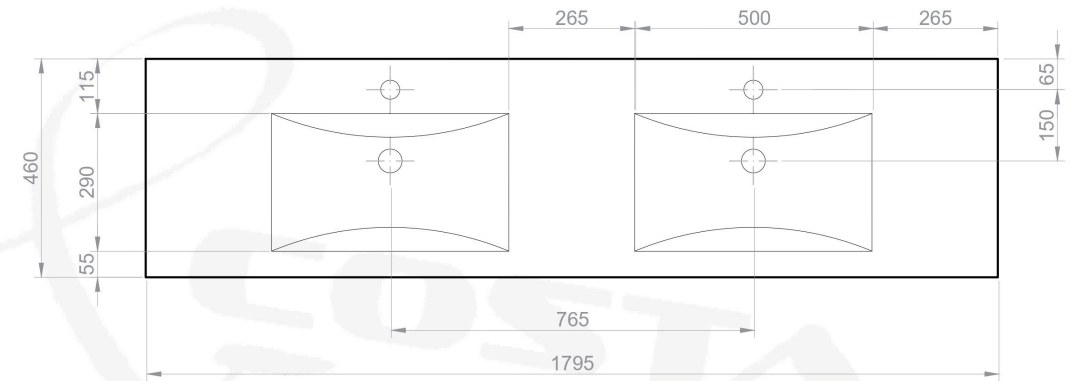

Note: Cut-out centre distance will be set according to basin option.

Top View - Basin

Front View - Basin

Horizontal Section - Cabinet

Front View - Cabinet

Note: Cut-out centre distance will be set according to basin option.

Top View - Basin

Front View - Basin

Horizontal Section - Cabinet

Front View - Cabinet

Note: Cut-out centre distance will be set according to basin option.

Top View - Basin

Front View - Basin

Horizontal Section - Cabinet

Front View - Cabinet

Note: Cut-out centre distance will be set according to basin option.

Wall Hung Cabinet + Polymarble Double Basin
Model: SIA 1800 + B1800

Gianni & Costa
Unit 18/31 Maddox St
Alexandria NSW 2015
(02)9516 5885

Top View - Basin

Front View - Basin

Horizontal Section - Cabinet

Front View - Cabinet

Note: Cut-out centre distance will be set according to basin option.

Wall Hung Cabinet + Polymarble Basin
Model: SIA 1800 + B1800