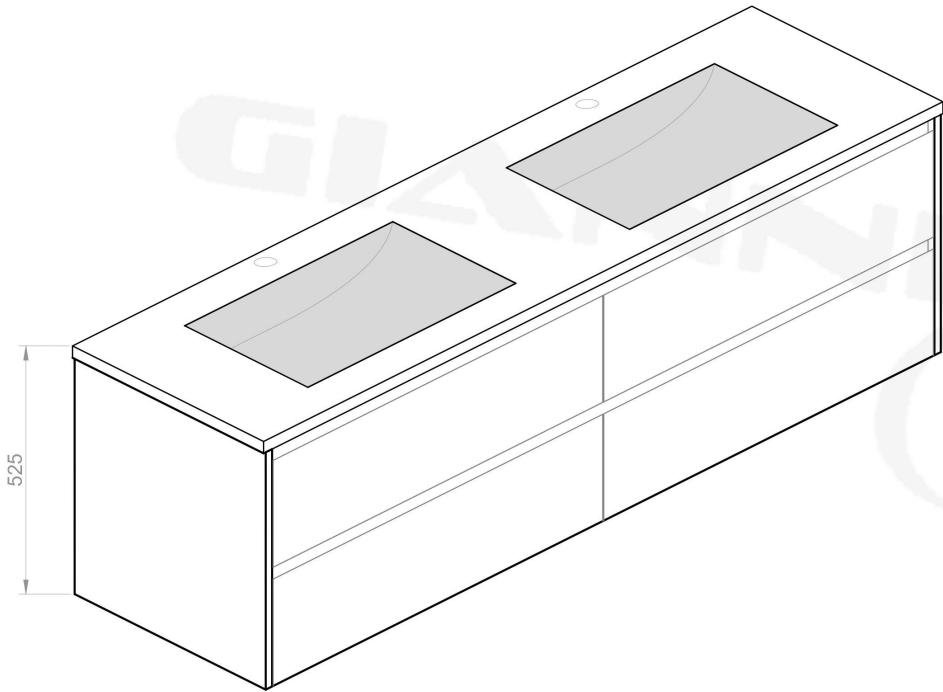

Note: Cut-out centre distance will be set according to basin option.

Top View - Basin

Front View - Basin

Horizontal Section - Cabinet

Front View - Cabinet

Note: Cut-out centre distance will be set according to basin option.

Top View - Basin

Front View - Basin

Horizontal Section - Cabinet

Front View - Cabinet

Note: Cut-out centre distance will be set according to basin option.

Top View - Basin

Front View - Basin

Horizontal Section - Cabinet

Front View - Cabinet

Note: Cut-out centre distance will be set according to basin option.

Wall Hung Cabinet + Polymarble Double Basin
Model: SIA 1800 + B1800

Gianni & Costa
Unit 18/31 Maddox St
Alexandria NSW 2015
(02)9516 5885

Top View - Basin

Front View - Basin

Horizontal Section - Cabinet

Front View - Cabinet

Note: Cut-out centre distance will be set according to basin option.

Wall Hung Cabinet + Polymarble Basin
Model: SIA 1800 + B1800