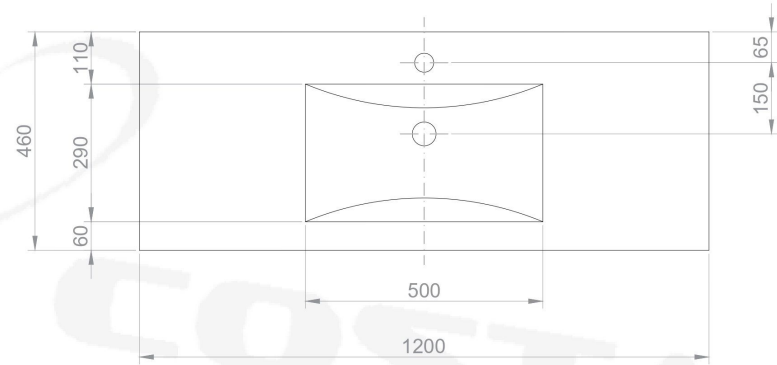

Top View - Basin

Horizontal Section - Cabinet

Front View - Basin

Front View - Cabinet

Top View - Basin

Front View - Basin

Horizontal Section - Cabinet

Front View - Cabinet

Note: Cut-out centre distance will be set according to basin option.

Top View - Basin

Front View - Basin

Horizontal Section - Cabinet

Front View - Cabinet

Note: Cut-out centre distance will be set according to basin option.

Top View - Basin

Front View - Basin

Horizontal Section - Cabinet

Front View - Cabinet

Note: Cut-out centre distance will be set according to basin option.

Top View - Basin

Front View - Basin

Horizontal Section - Cabinet

Top View - Basin

Front View - Basin

Horizontal Section - Cabinet

Front View - Cabinet

Note: Cut-out centre distance will be set according to basin option.

Wall Hung Cabinet + Polymarble Basin
Model: SIA 1800 + B1800