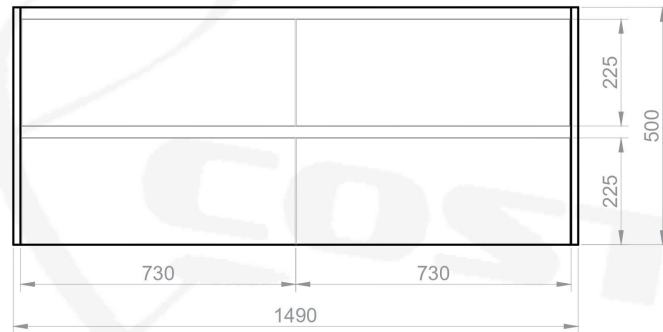

Note: Cut-out centre distance will be set according to basin option.

Top View - Basin

Front View - Basin

Horizontal Section - Cabinet

Front View - Cabinet

Note: Cut-out centre distance will be set according to basin option.

Top View - Basin

Front View - Basin

Horizontal Section - Cabinet

Front View - Cabinet

Note: Cut-out centre distance will be set according to basin option.

Top View - Basin

Front View - Basin

Horizontal Section - Cabinet