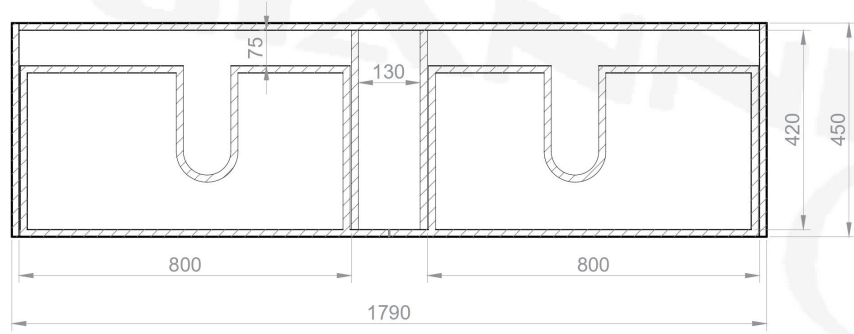

Note: Cut-out centre distance will be set according to basin option.

Top View - Basin

Front View - Basin

Horizontal Section - Cabinet

Front View - Cabinet

Note: Cut-out centre distance will be set according to basin option.

Top View - Basin

Front View - Basin

Horizontal Section - Cabinet

Front View - Cabinet

Note: Cut-out centre distance will be set according to basin option.

Top View - Basin

Front View - Basin

Horizontal Section - Cabinet

Front View - Cabinet

Note: Cut-out centre distance will be set according to basin option.

Wall Hung Cabinet + Polymarble Double Basin
Model: SIA 1800 + B1800

Gianni & Costa
Unit 18/31 Maddox St
Alexandria NSW 2015
(02)9516 5885

Top View - Basin

Front View - Basin

Horizontal Section - Cabinet

Front View - Cabinet

Note: Cut-out centre distance will be set according to basin option.

Wall Hung Cabinet + Polymarble Basin
Model: SIA 1800 + B1800