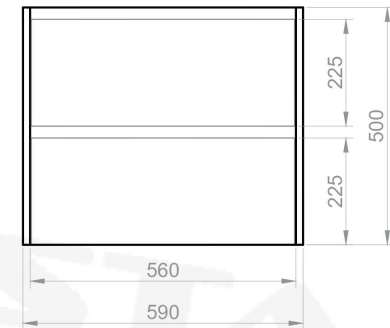

Top View - Basin

Horizontal Section - Cabinet

Front View - Basin

Front View - Cabinet

Top View - Basin

Horizontal Section - Cabinet

Front View - Basin

Front View - Cabinet

Top View - Basin

Horizontal Section - Cabinet

Front View - Basin

Front View - Cabinet

Top View - Basin

Front View - Basin

Horizontal Section - Cabinet

Front View - Cabinet

Note: Cut-out centre distance will be set according to basin option.

Top View - Basin

Front View - Basin

Horizontal Section - Cabinet

Front View - Cabinet

Note: Cut-out centre distance will be set according to basin option.

Top View - Basin

Front View - Basin

Horizontal Section - Cabinet

Front View - Cabinet

Note: Cut-out centre distance will be set according to basin option.

Top View - Basin

Front View - Basin

Horizontal Section - Cabinet