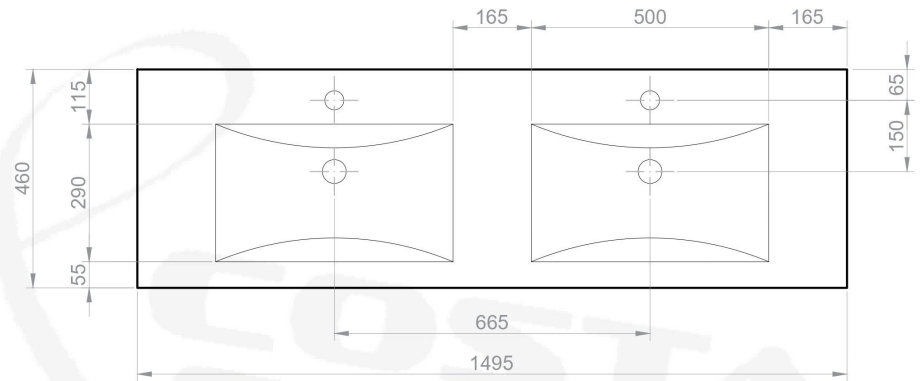

Top View - Basin

Horizontal Section - Cabinet

Front View - Basin

Front View - Cabinet

Top View - Basin

Front View - Basin

Horizontal Section - Cabinet

Front View - Cabinet

Note: Cut-out centre distance will be set according to basin option.

Top View - Basin

Front View - Basin

Horizontal Section - Cabinet

Front View - Cabinet

Note: Cut-out centre distance will be set according to basin option.

Top View - Basin

Front View - Basin

Horizontal Section - Cabinet

Front View - Cabinet

Note: Cut-out centre distance will be set according to basin option.

Top View - Basin

Front View - Basin

Horizontal Section - Cabinet

Top View - Basin

Front View - Basin

Horizontal Section - Cabinet

Front View - Cabinet

Note: Cut-out centre distance will be set according to basin option.

Wall Hung Cabinet + Polymarble Basin
Model: SIA 1800 + B1800