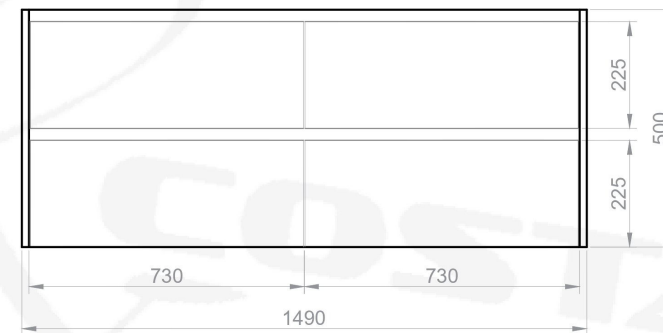

Note: Cut-out centre distance will be set according to basin option.

Top View - Basin

Front View - Basin

Horizontal Section - Cabinet

Front View - Cabinet

Note: Cut-out centre distance will be set according to basin option.

Top View - Basin

Front View - Basin

Horizontal Section - Cabinet

Front View - Cabinet

Note: Cut-out centre distance will be set according to basin option.

Top View - Basin

Front View - Basin

Horizontal Section - Cabinet