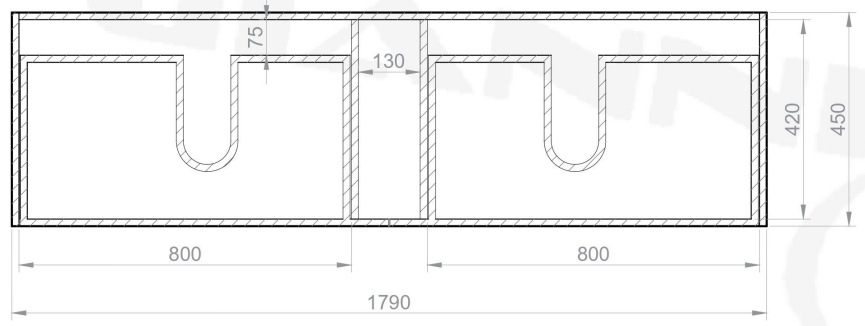

Note: Cut-out centre distance will be set according to basin option.

Top View - Basin

Front View - Basin

Horizontal Section - Cabinet

Front View - Cabinet

Note: Cut-out centre distance will be set according to basin option.

Top View - Basin

Front View - Basin

Horizontal Section - Cabinet

Front View - Cabinet

Note: Cut-out centre distance will be set according to basin option.

Top View - Basin

Front View - Basin

Horizontal Section - Cabinet

Front View - Cabinet

Note: Cut-out centre distance will be set according to basin option.

Wall Hung Cabinet + Polymarble Double Basin
Model: SIA 1800 + B1800

Gianni & Costa
Unit 18/31 Maddox St
Alexandria NSW 2015
(02)9516 5885

Top View - Basin

Front View - Basin

Horizontal Section - Cabinet

Front View - Cabinet

Note: Cut-out centre distance will be set according to basin option.

Wall Hung Cabinet + Polymarble Basin
Model: SIA 1800 + B1800