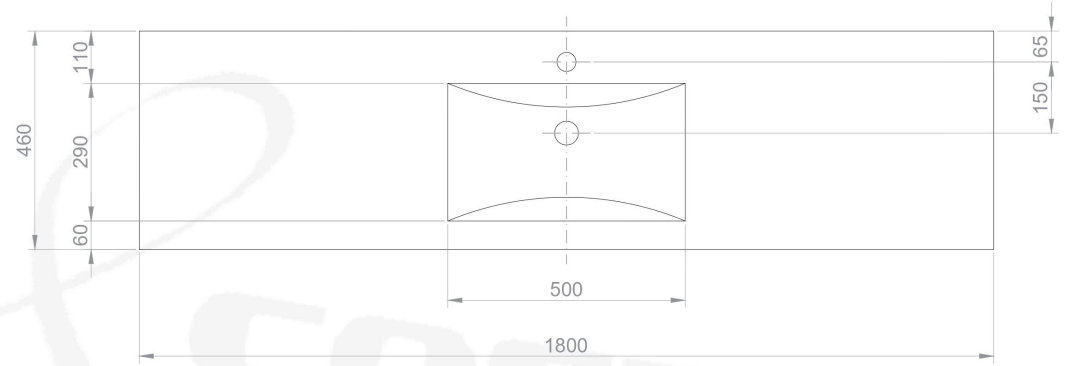

Note: Cut-out centre distance will be set according to basin option.

Top View - Basin

Front View - Basin

Horizontal Section - Cabinet

Front View - Cabinet

Note: Cut-out centre distance will be set according to basin option.

Top View - Basin

Front View - Basin

Horizontal Section - Cabinet

Front View - Cabinet

Note: Cut-out centre distance will be set according to basin option.

Top View - Basin

Front View - Basin

Horizontal Section - Cabinet

Top View - Basin

Front View - Basin

Horizontal Section - Cabinet

Front View - Cabinet

Note: Cut-out centre distance will be set according to basin option.

Wall Hung Cabinet + Polymarble Basin
Model: SIA 1800 + B1800