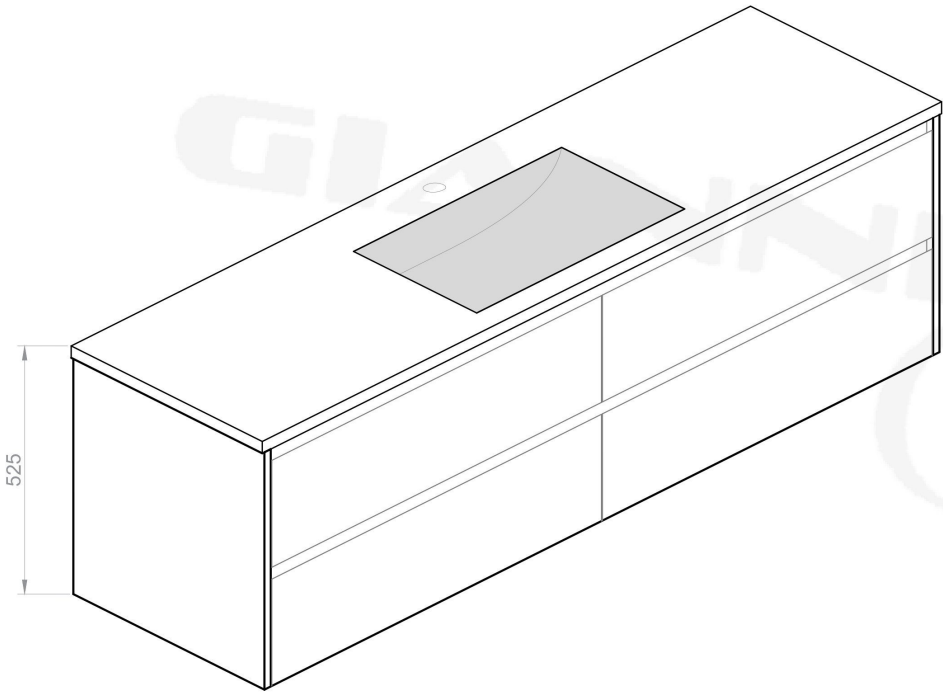

Note: Cut-out centre distance will be set according to basin option.

Top View - Basin

Front View - Basin

Horizontal Section - Cabinet

Front View - Cabinet

Note: Cut-out centre distance will be set according to basin option.

Top View - Basin

Front View - Basin

Horizontal Section - Cabinet

Front View - Cabinet

Note: Cut-out centre distance will be set according to basin option.

Top View - Basin

Front View - Basin

Horizontal Section - Cabinet

Front View - Cabinet

Note: Cut-out centre distance will be set according to basin option.

Wall Hung Cabinet + Polymarble Double Basin
Model: SIA 1800 + B1800

Gianni & Costa
Unit 18/31 Maddox St
Alexandria NSW 2015
(02)9516 5885

Top View - Basin

Front View - Basin

Horizontal Section - Cabinet

Front View - Cabinet

Note: Cut-out centre distance will be set according to basin option.

Wall Hung Cabinet + Polymarble Basin
Model: SIA 1800 + B1800