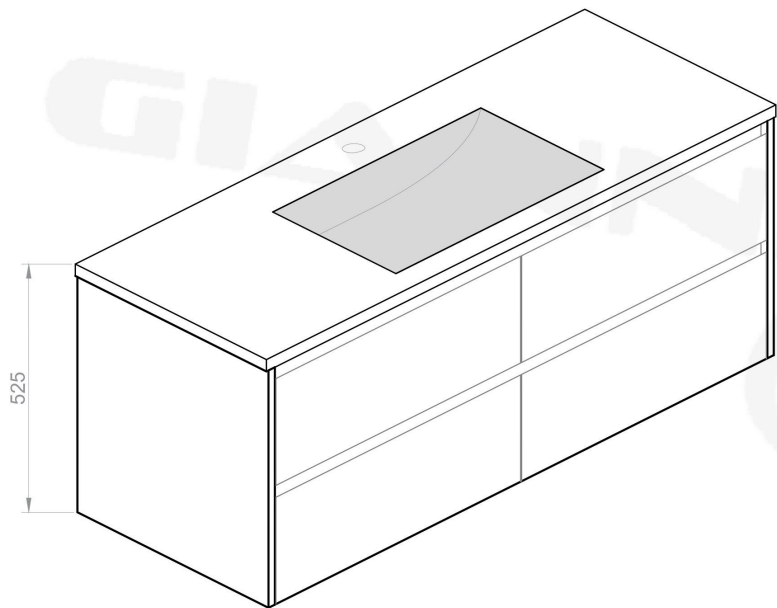

Top View - Basin

Horizontal Section - Cabinet

Front View - Basin

Front View - Cabinet

Top View - Basin

Front View - Basin

Horizontal Section - Cabinet

Front View - Cabinet

Note: Cut-out centre distance will be set according to basin option.

Top View - Basin

Front View - Basin

Horizontal Section - Cabinet

Front View - Cabinet

Note: Cut-out centre distance will be set according to basin option.

Top View - Basin

Front View - Basin

Horizontal Section - Cabinet

Front View - Cabinet

Note: Cut-out centre distance will be set according to basin option.

Top View - Basin

Front View - Basin

Horizontal Section - Cabinet

Front View - Cabinet

Note: Cut-out centre distance will be set according to basin option.

Wall Hung Cabinet + Polymarble Double Basin
Model: SIA 1800 + B1800

Gianni & Costa
Unit 18/31 Maddox St
Alexandria NSW 2015
(02)9516 5885