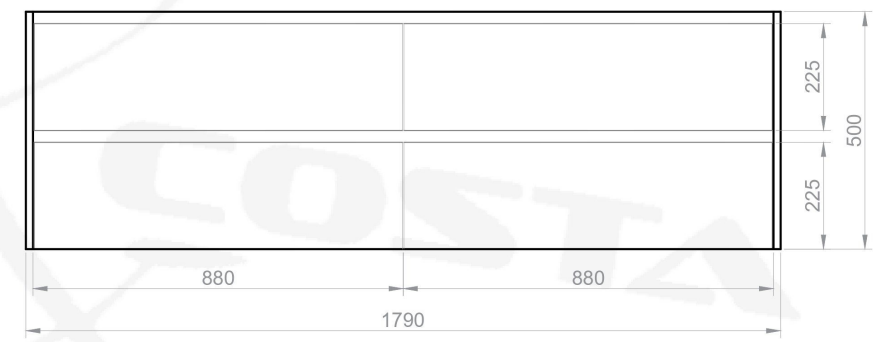

Note: Cut-out centre distance will be set according to basin option.

Top View - Basin

Front View - Basin

Horizontal Section - Cabinet

Front View - Cabinet

Note: Cut-out centre distance will be set according to basin option.

Top View - Basin

Front View - Basin

Horizontal Section - Cabinet

Front View - Cabinet

Note: Cut-out centre distance will be set according to basin option.

Top View - Basin

Front View - Basin

Horizontal Section - Cabinet

Top View - Basin

Front View - Basin

Horizontal Section - Cabinet

Front View - Cabinet

Note: Cut-out centre distance will be set according to basin option.

Wall Hung Cabinet + Polymarble Basin
Model: SIA 1800 + B1800