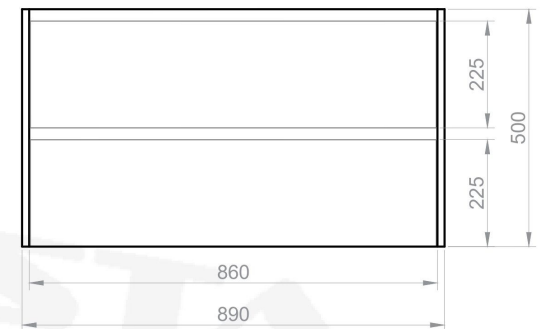

Top View - Basin

Horizontal Section - Cabinet

Front View - Basin

Front View - Cabinet

Top View - Basin

Horizontal Section - Cabinet

Front View - Basin

Front View - Cabinet

Top View - Basin

Horizontal Section - Cabinet

Front View - Basin

Front View - Cabinet

Top View - Basin

Front View - Basin

Horizontal Section - Cabinet

Front View - Cabinet

Note: Cut-out centre distance will be set according to basin option.

Top View - Basin

Front View - Basin

Horizontal Section - Cabinet

Front View - Cabinet

Note: Cut-out centre distance will be set according to basin option.