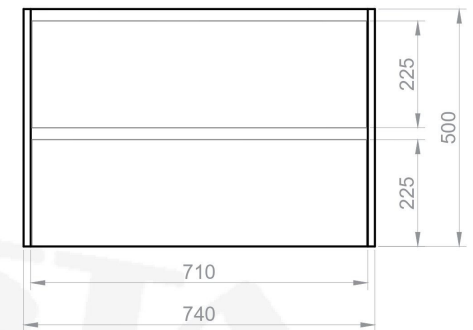

Top View - Basin

Horizontal Section - Cabinet

Front View - Basin

Front View - Cabinet

Top View - Basin

Horizontal Section - Cabinet

Front View - Basin

Front View - Cabinet

Top View - Basin

Horizontal Section - Cabinet

Front View - Basin

Front View - Cabinet

Top View - Basin

Front View - Basin

Horizontal Section - Cabinet

Front View - Cabinet

Note: Cut-out centre distance will be set according to basin option.

Top View - Basin

Front View - Basin

Horizontal Section - Cabinet

Front View - Cabinet

Note: Cut-out centre distance will be set according to basin option.

Top View - Basin

Front View - Basin

Horizontal Section - Cabinet

Front View - Cabinet

Note: Cut-out centre distance will be set according to basin option.

Top View - Basin

Front View - Basin

Horizontal Section - Cabinet