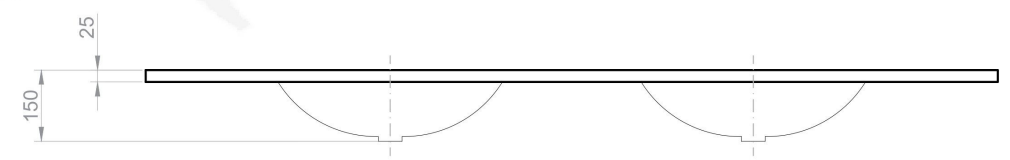

Note: Cut-out centre distance will be set according to basin option.

Top View - Basin

Front View - Basin

Horizontal Section - Cabinet

Front View - Cabinet

Note: Cut-out centre distance will be set according to basin option.

Top View - Basin

Front View - Basin

Horizontal Section - Cabinet

Front View - Cabinet

Note: Cut-out centre distance will be set according to basin option.

Top View - Basin

Front View - Basin

Horizontal Section - Cabinet

Front View - Cabinet

Note: Cut-out centre distance will be set according to basin option.

Wall Hung Cabinet + Polymarble Double Basin
Model: SIA 1800 + B1800

Gianni & Costa
Unit 18/31 Maddox St
Alexandria NSW 2015
(02)9516 5885

Top View - Basin

Front View - Basin

Horizontal Section - Cabinet

Front View - Cabinet

Note: Cut-out centre distance will be set according to basin option.

Wall Hung Cabinet + Polymarble Basin
Model: SIA 1800 + B1800