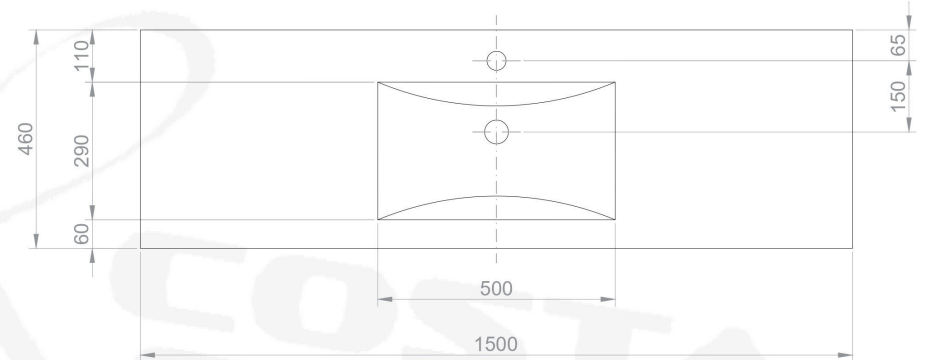

Note: Cut-out centre distance will be set according to basin option.

Top View - Basin

Front View - Basin

Horizontal Section - Cabinet

Front View - Cabinet

Note: Cut-out centre distance will be set according to basin option.

Top View - Basin

Front View - Basin

Horizontal Section - Cabinet

Front View - Cabinet

Note: Cut-out centre distance will be set according to basin option.

Top View - Basin

Front View - Basin

Horizontal Section - Cabinet

Top View - Basin

Front View - Basin

Horizontal Section - Cabinet

Front View - Cabinet

Note: Cut-out centre distance will be set according to basin option.

Wall Hung Cabinet + Polymarble Basin
Model: SIA 1800 + B1800