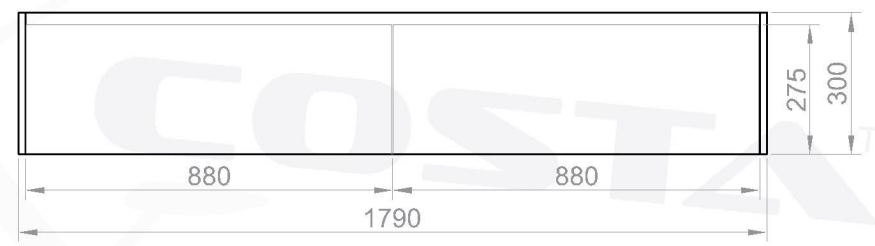

Note: Cut-out centre distance will be set according to basin option.

Note: Cut-out centre distance will be set according to basin option.

Note: Cut-out centre distance will be set according to basin option.

**Model Sia 1800 Slim
Wall Hung Cabinet**

**Gianni & Costa
Unit 18/31 Maddox St
Alexandria NSW 2015
(02)9516 5885**