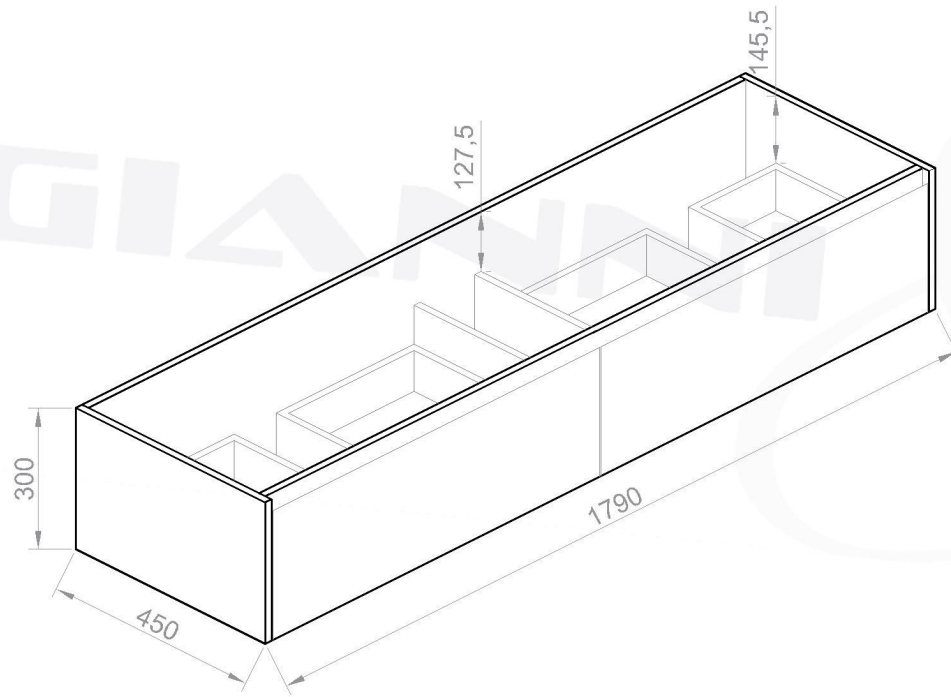

Note: Cut-out centre distance will be set according to basin option.

Note: Cut-out centre distance will be set according to basin option.

Note: Cut-out centre distance will be set according to basin option.

**Model Sia 1800 Slim
Wall Hung Cabinet**

**Gianni & Costa
Unit 18/31 Maddox St
Alexandria NSW 2015
(02)9516 5885**