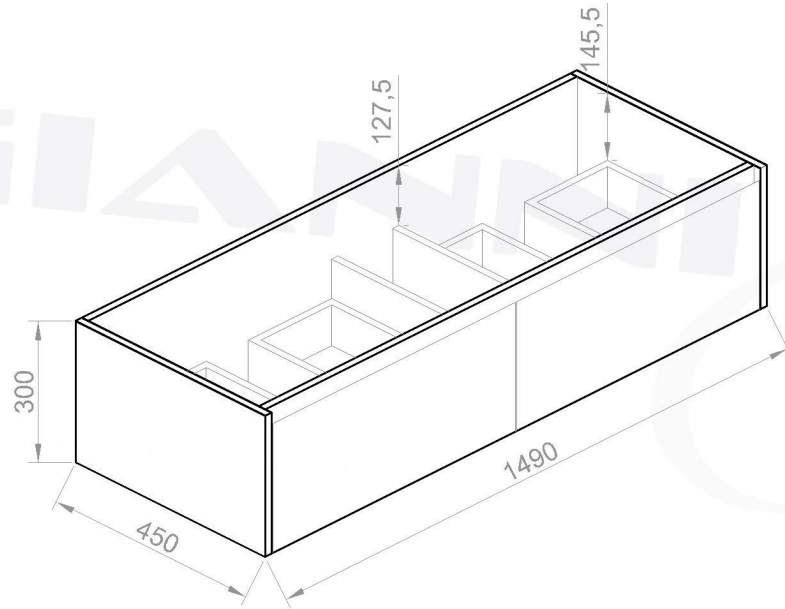

Note: Cut-out centre distance will be set according to basin option.

Note: Cut-out centre distance will be set according to basin option.

Note: Cut-out centre distance will be set according to basin option.

**Model Sia 1800 Slim
Wall Hung Cabinet**

**Gianni & Costa
Unit 18/31 Maddox St
Alexandria NSW 2015
(02)9516 5885**