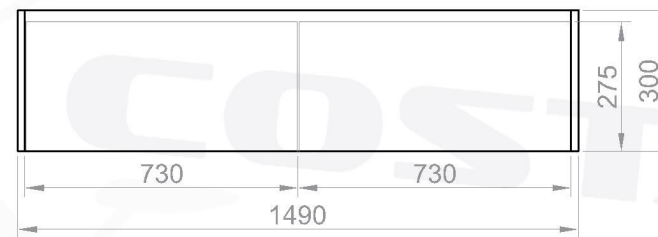

Note: Cut-out centre distance will be set according to basin option.

Note: Cut-out centre distance will be set according to basin option.

Note: Cut-out centre distance will be set according to basin option.

**Model Sia 1800 Slim
Wall Hung Cabinet**

**Gianni & Costa
Unit 18/31 Maddox St
Alexandria NSW 2015
(02)9516 5885**