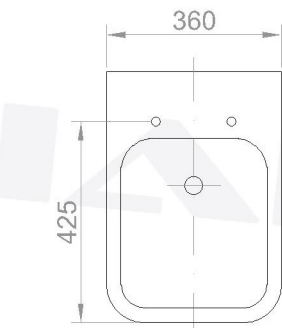

Concealed Cistern/Standard

Notes:

P-Trap 180mm REQUEST
S-Trap 70mm SUPPLIED

Under Bench/Short

Notes:

P-Trap 180mm REQUEST
S-Trap 70mm SUPPLIED