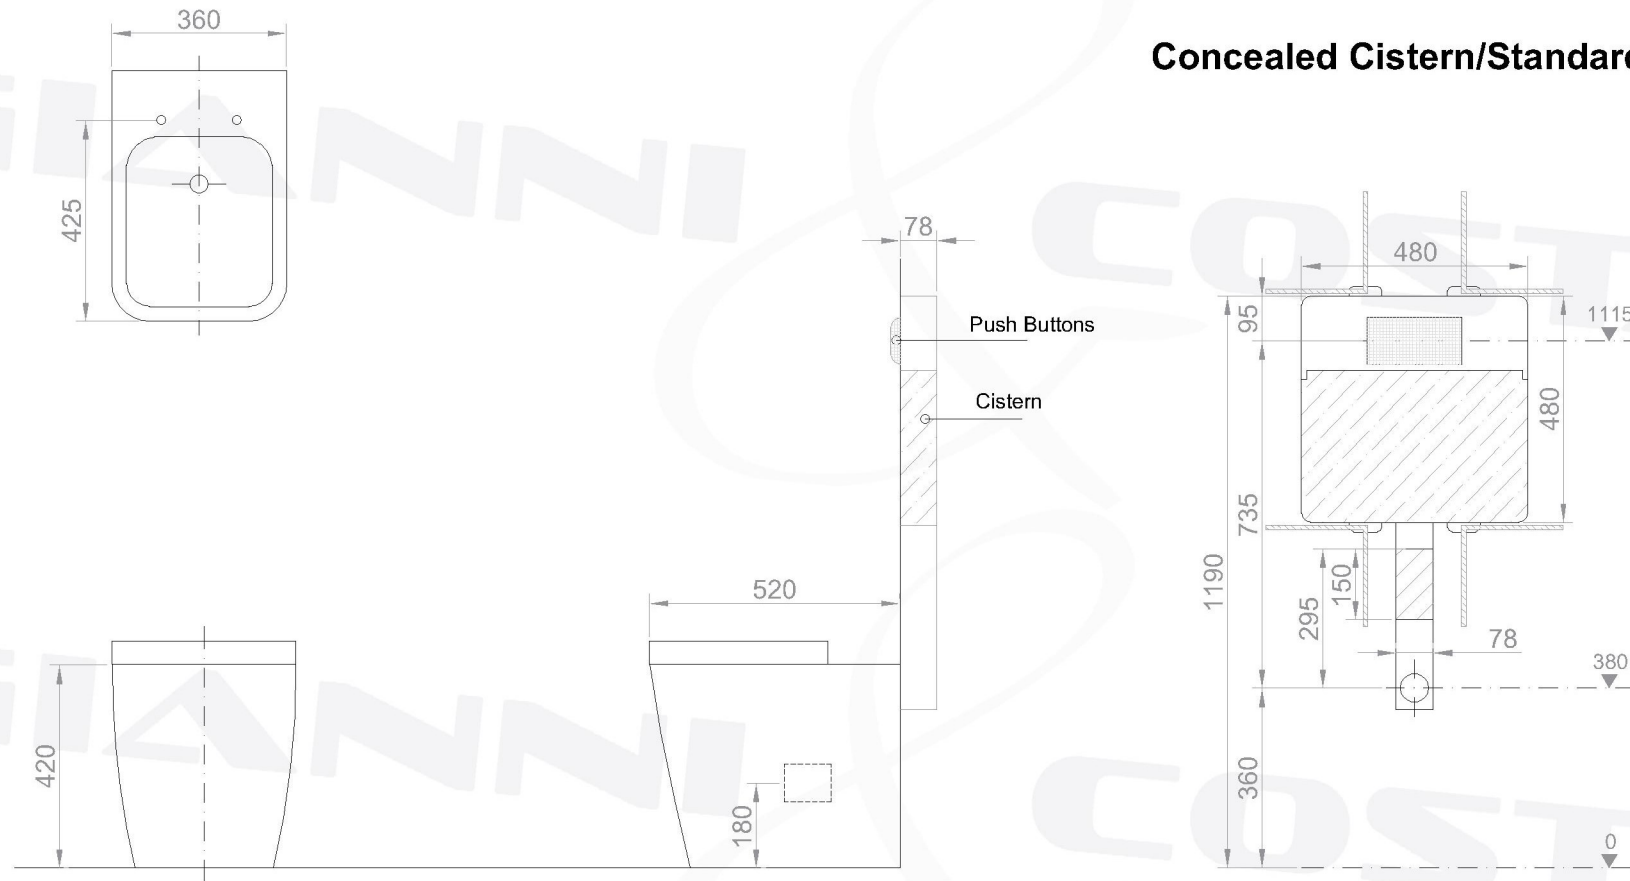

Concealed Cistern/Standard

Notes:

P-Trap 180mm REQUEST
S-Trap 70mm SUPPLIED

Under Bench/Short

Notes:

P-Trap 180mm REQUEST
S-Trap 70mm SUPPLIED