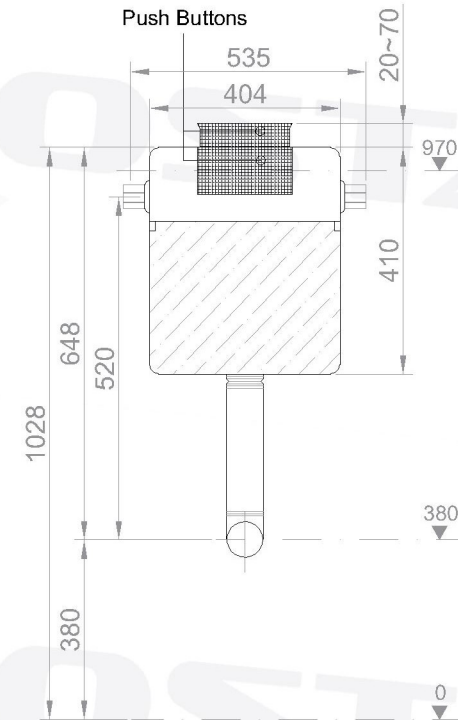

Concealed Cistern/Standard

Notes:

P-Trap 180mm REQUEST
S-Trap 70mm SUPPLIED

Under Bench/Short

Notes:

P-Trap 180mm REQUEST
S-Trap 70mm SUPPLIED