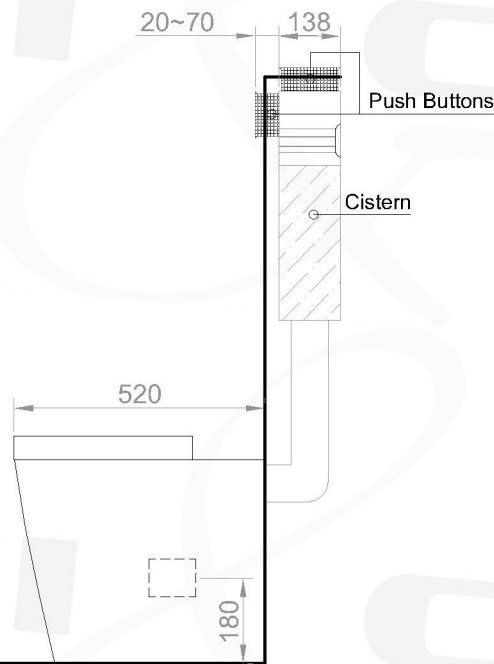

Concealed Cistern/Standard

Notes:

P-Trap 180mm REQUEST
S-Trap 70mm SUPPLIED

Under Bench/Short

Notes:

P-Trap 180mm REQUEST
S-Trap 70mm SUPPLIED