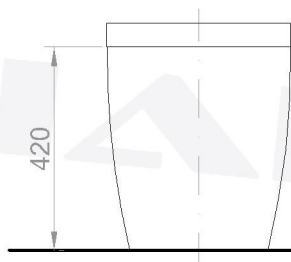

Concealed Cistern/Standard

Notes:

P-Trap 180mm REQUEST
S-Trap 70mm SUPPLIED

Under Bench/Short

Notes:

P-Trap 180mm REQUEST
S-Trap 70mm SUPPLIED