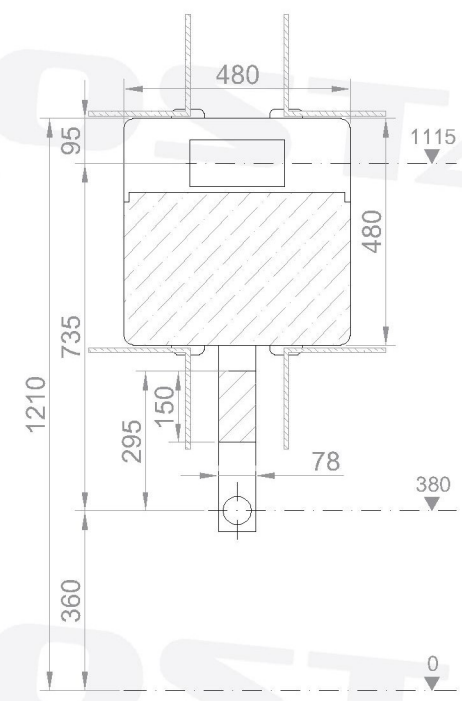

**Concealed Cistern/Standard**

Notes:  
 P-Trap 180mm REQUEST  
 S-Trap 70mm SUPPLIED

**Under Bench/Short**

Notes:

P-Trap 180mm REQUEST  
S-Trap 70mm SUPPLIED