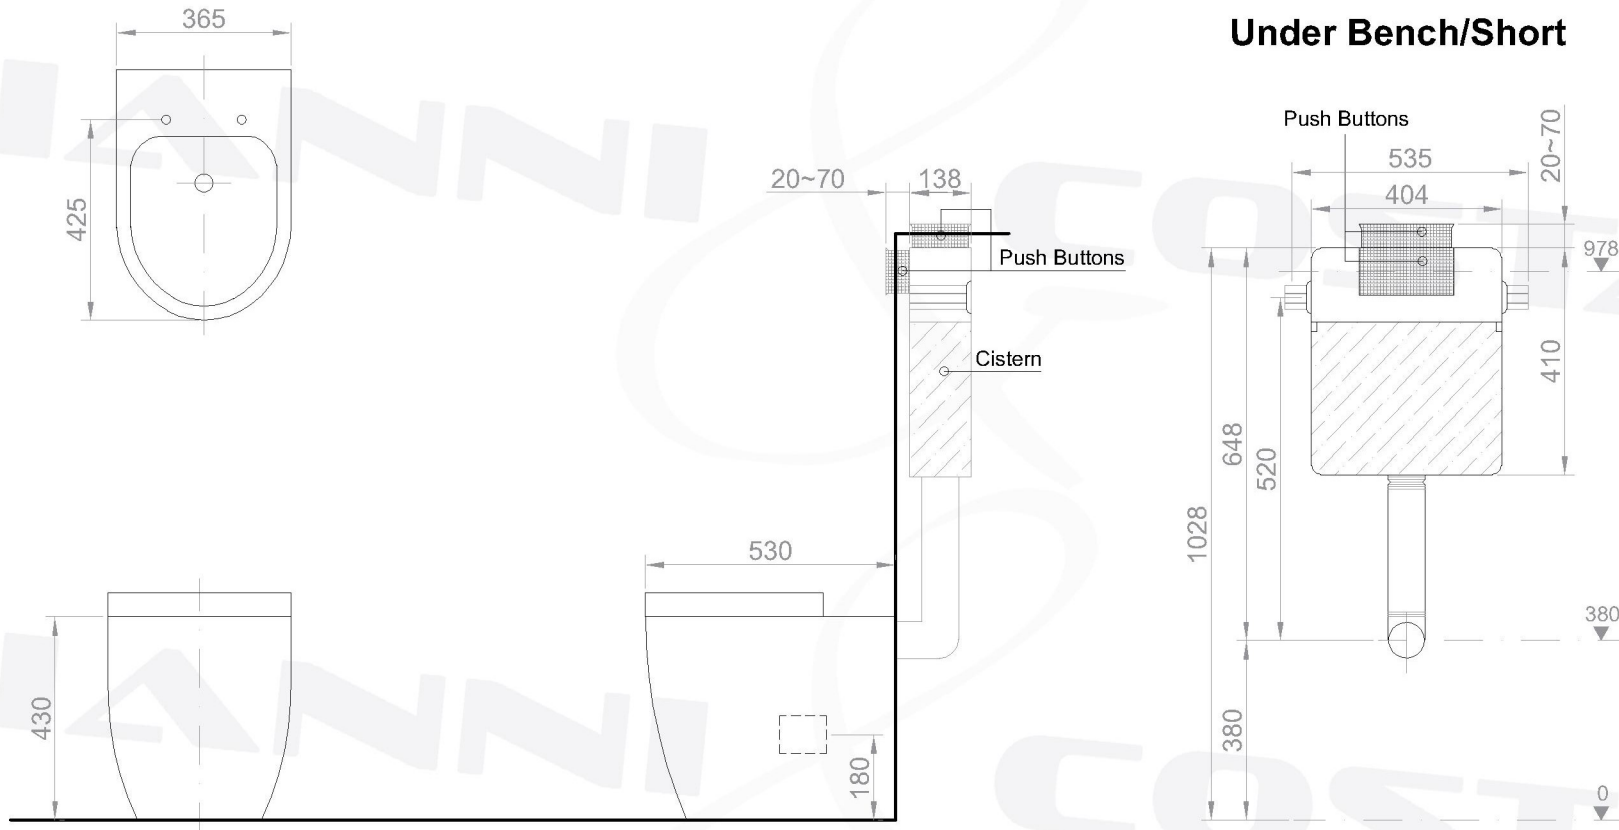

**Concealed Cistern/Standard**

Notes:  
 P-Trap 180mm REQUEST  
 S-Trap 70mm SUPPLIED

**Under Bench/Short**

Notes:

P-Trap 180mm REQUEST  
S-Trap 70mm SUPPLIED